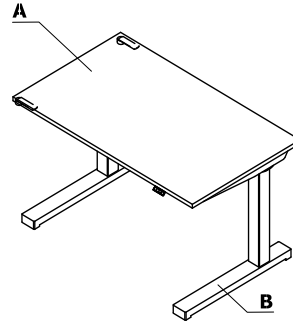

Colour combination - Compact drive

Material	Colour	Desks														
		A - Top	B - Frame													
MFC	26 - aluminum satinato	✓*														
	31 - canadian oak	✓														
	39 - polar birch	✓														
	64 - cocoa	✓														
	67 - white pastel	✓*														
	106 - lowland walnut	✓														
	154 - anthracite	✓*														
	08 - black	✓*														
	167 - grey oak	✓														
	168 - natural oak	✓														
	169 - honey oak	✓														
	170 - acacia	✓														
	171 - dark walnut	✓														
Metal	M009 - aluminium semi-matt RAL 9006		✓													
	M015 - white semi-matt RAL 9010		✓													
	M115 - black semi-matt RAL 9005		✓													
	M154 - anthracite semi-matt RAL 7043		✓													

* ATTENTION - OPTION WITH EXTRA CHARGE - worktop edge, colour: ash natural